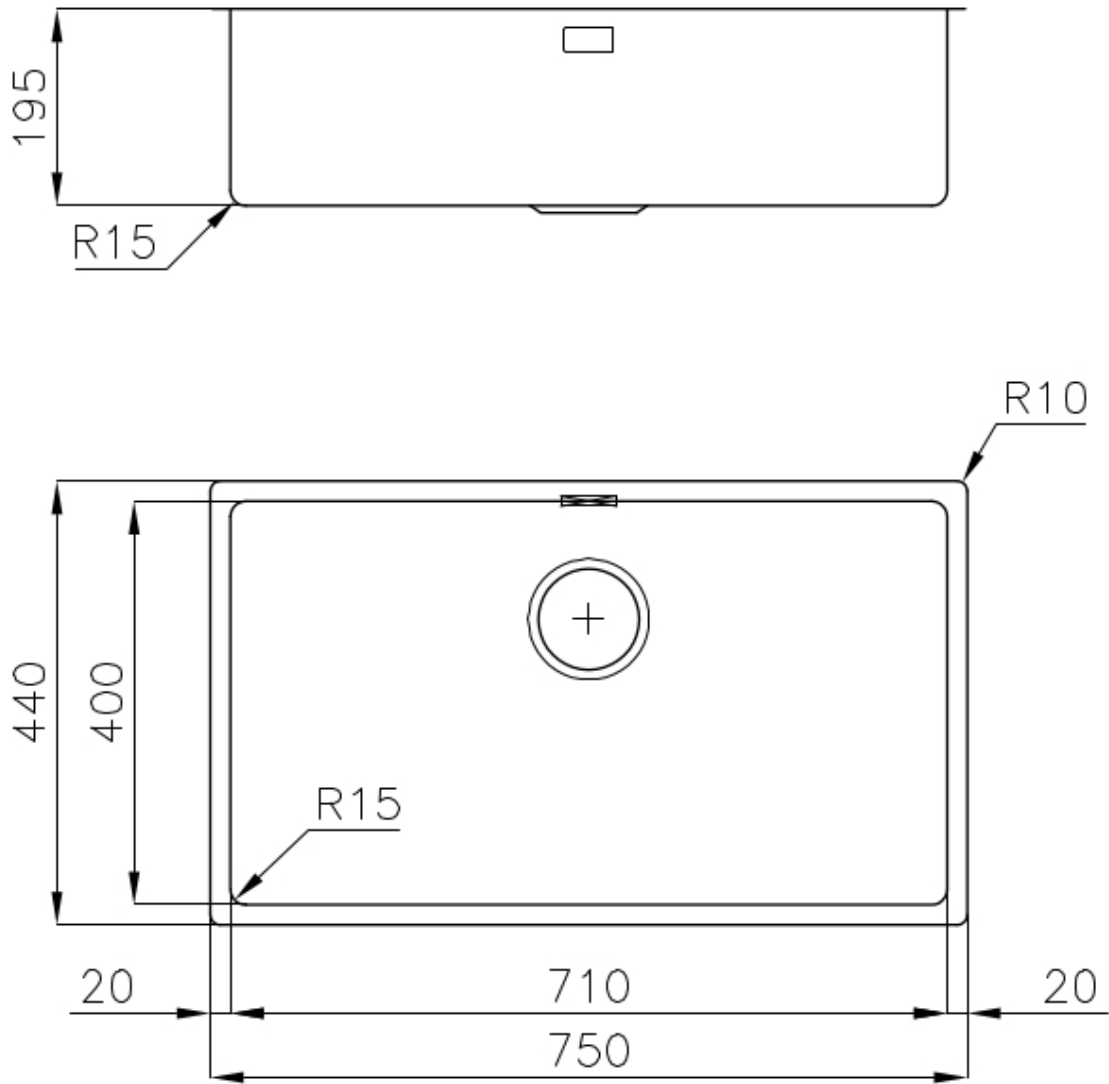

Texture Vintage

Base 80 cm

Dimensions 750x440 mm

Standard fittings Fixing hooks, gasket, drain, overflow and siphon, boxed packing

Mixer holes No standard holes

Built-in hole [View technical data sheet](#)

Drainer No

Width 75 cm

Bowl dimension 710x400mm

Number of bowls 1 bowl

Waste fitting 3,5" drain

FEATURES

VINTAGE PVD The prestigious PVD finish combines with the care for detail of the Vintage finish, to create a combination of unique elegance.

High thickness 1mm thick steel. A significant thickness, which guarantees the maximum sturdiness and durability.

Basket 3,5" waste fitting The drain is equipped with a large 3.5" drain, with the practical basket cap that prevents the discharge of solid parts.

Small radius Bowls with squared shapes with a modern design and an increased capacity, for a minimal aesthetics connected with an extreme practicality.

TECHNICAL DATA

Cut out size
Dimensioni per foratura top