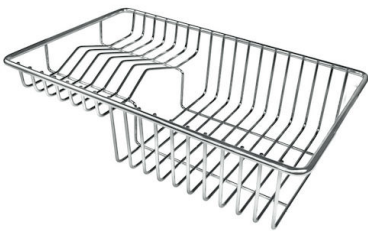

Small radius Bowls with squared shapes with a modern design and an increased capacity, for a minimal aesthetics connected with an extreme practicality.

TECHNICAL DATA

Cut out size
Dimensioni per foratura top

GALLERY

OPTIONAL ACCESSORIES

Cestello inox
8612 000

Glass chopping board
8631 300

HPDE Chopping board
8657 001

HPDE Twin chopping board
8644 101

Stainless steel colander
8154 000

Stainless steel plate rack
8100 154

Stainless steel plate rack
8100 303

White basket
8612 100

White bowl
8153 100

* only in combination with the accessory
8644 101

Graters kit with ring-holder and food collection tray

8159 101

* only in combination with the accessory
8644 101