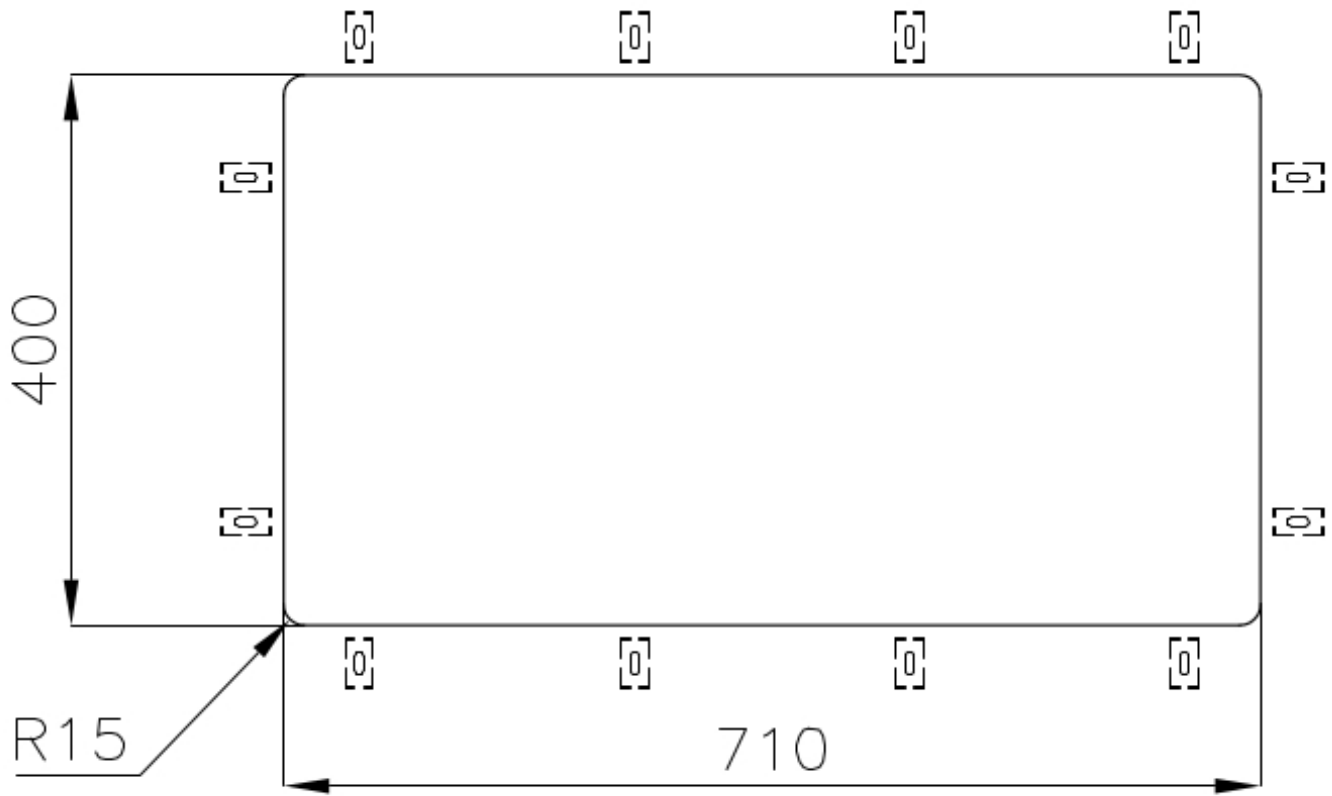

Texture Vintage

Base 80 cm

Dimensions 750x440 mm

Standard fittings Fixing hooks, gasket, drain, overflow and siphon, boxed packing

Mixer holes No standard holes

Built-in hole [View technical data sheet](#)

Drainer No

Width 75 cm

Bowl dimension 710x400mm

Number of bowls 1 bowl

Waste fitting 3,5" drain

FEATURES

VINTAGE PVD The prestigious PVD finish combines with the care for detail of the Vintage finish, to create a combination of unique elegance.

High thickness 1mm thick steel. A significant thickness, which guarantees the maximum sturdiness and durability.

Basket 3,5" waste fitting The drain is equipped with a large 3.5" drain, with the practical basket cap that prevents the discharge of solid parts.

Small radius Bowls with squared shapes with a modern design and an increased capacity, for a minimal aesthetics connected with an extreme practicality.

TECHNICAL DATA

Cut out size
Dimensioni per foratura top