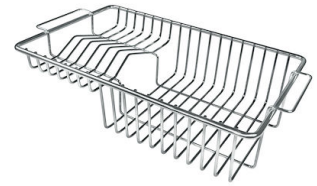

Small radius Bowls with squared shapes with a modern design and an increased capacity, for a minimal aesthetics connected with an extreme practicality.

TECHNICAL DATA

Cut out size
Dimensioni per foratura top

GALLERY

OPTIONAL ACCESSORIES

Cestello inox
8612 000

Glass chopping board
8631 300

HPDE Chopping board
8657 001

HPDE Twin chopping board
8644 101

Stainless steel colander
8154 000

Stainless steel plate rack
8100 154

Stainless steel plate rack
8100 303

White basket
8612 100

White bowl
8153 100

* only in combination with the accessory
8644 101

Graters kit with ring-holder and food collection tray

8159 101

* only in combination with the accessory
8644 101

Stainless steel perforated tray

8151 000

* only in combination with the accessory
8644 101

Stainless steel plate rack

8100 201

RECOMMENDED PAIRINGS

Mixer Tap Omega Gold

8497 700